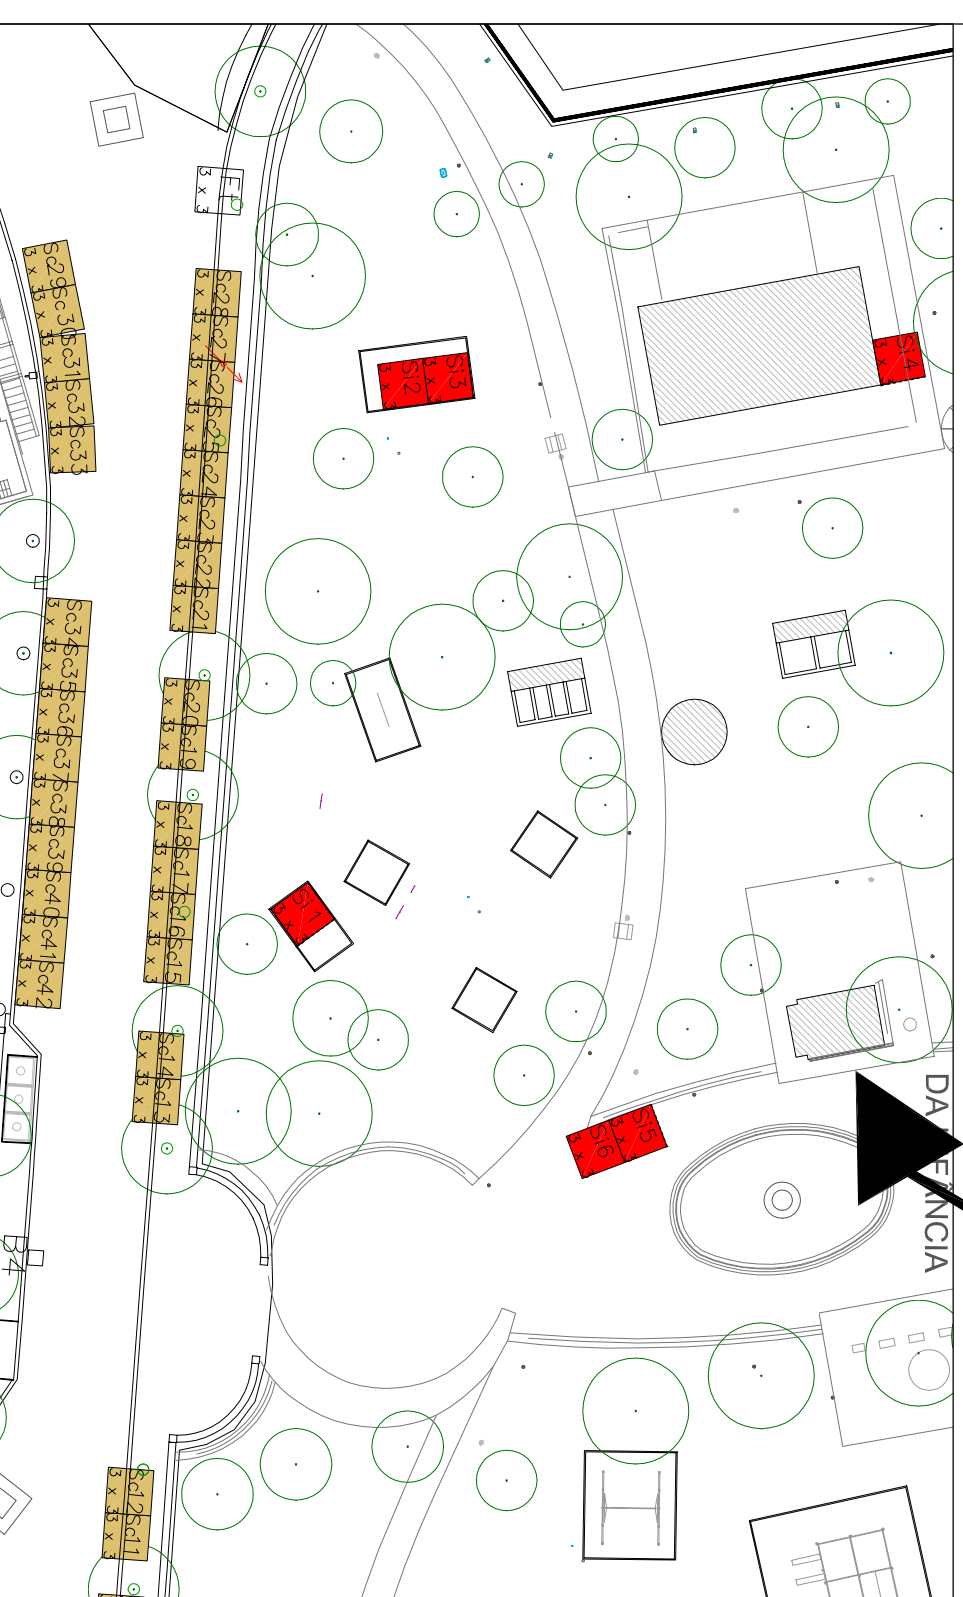

planta localização s/ escala

Se	Stand Social	42	3,0 X 3,0 m
Pp	Stand Partidos Políticos	9	3,0 X 3,0 m
SI	Stand Infância	10	3,0 X 3,0 m
Palco	Palco Infância	1	6,0 X 8,0 m

FEIRA DE S JOÃO 2020
 PLANTA DE ORDENAMENTO (PARCIAL)
 ALAMEDA SOCIAL E ESPAÇO INFÂNCIA