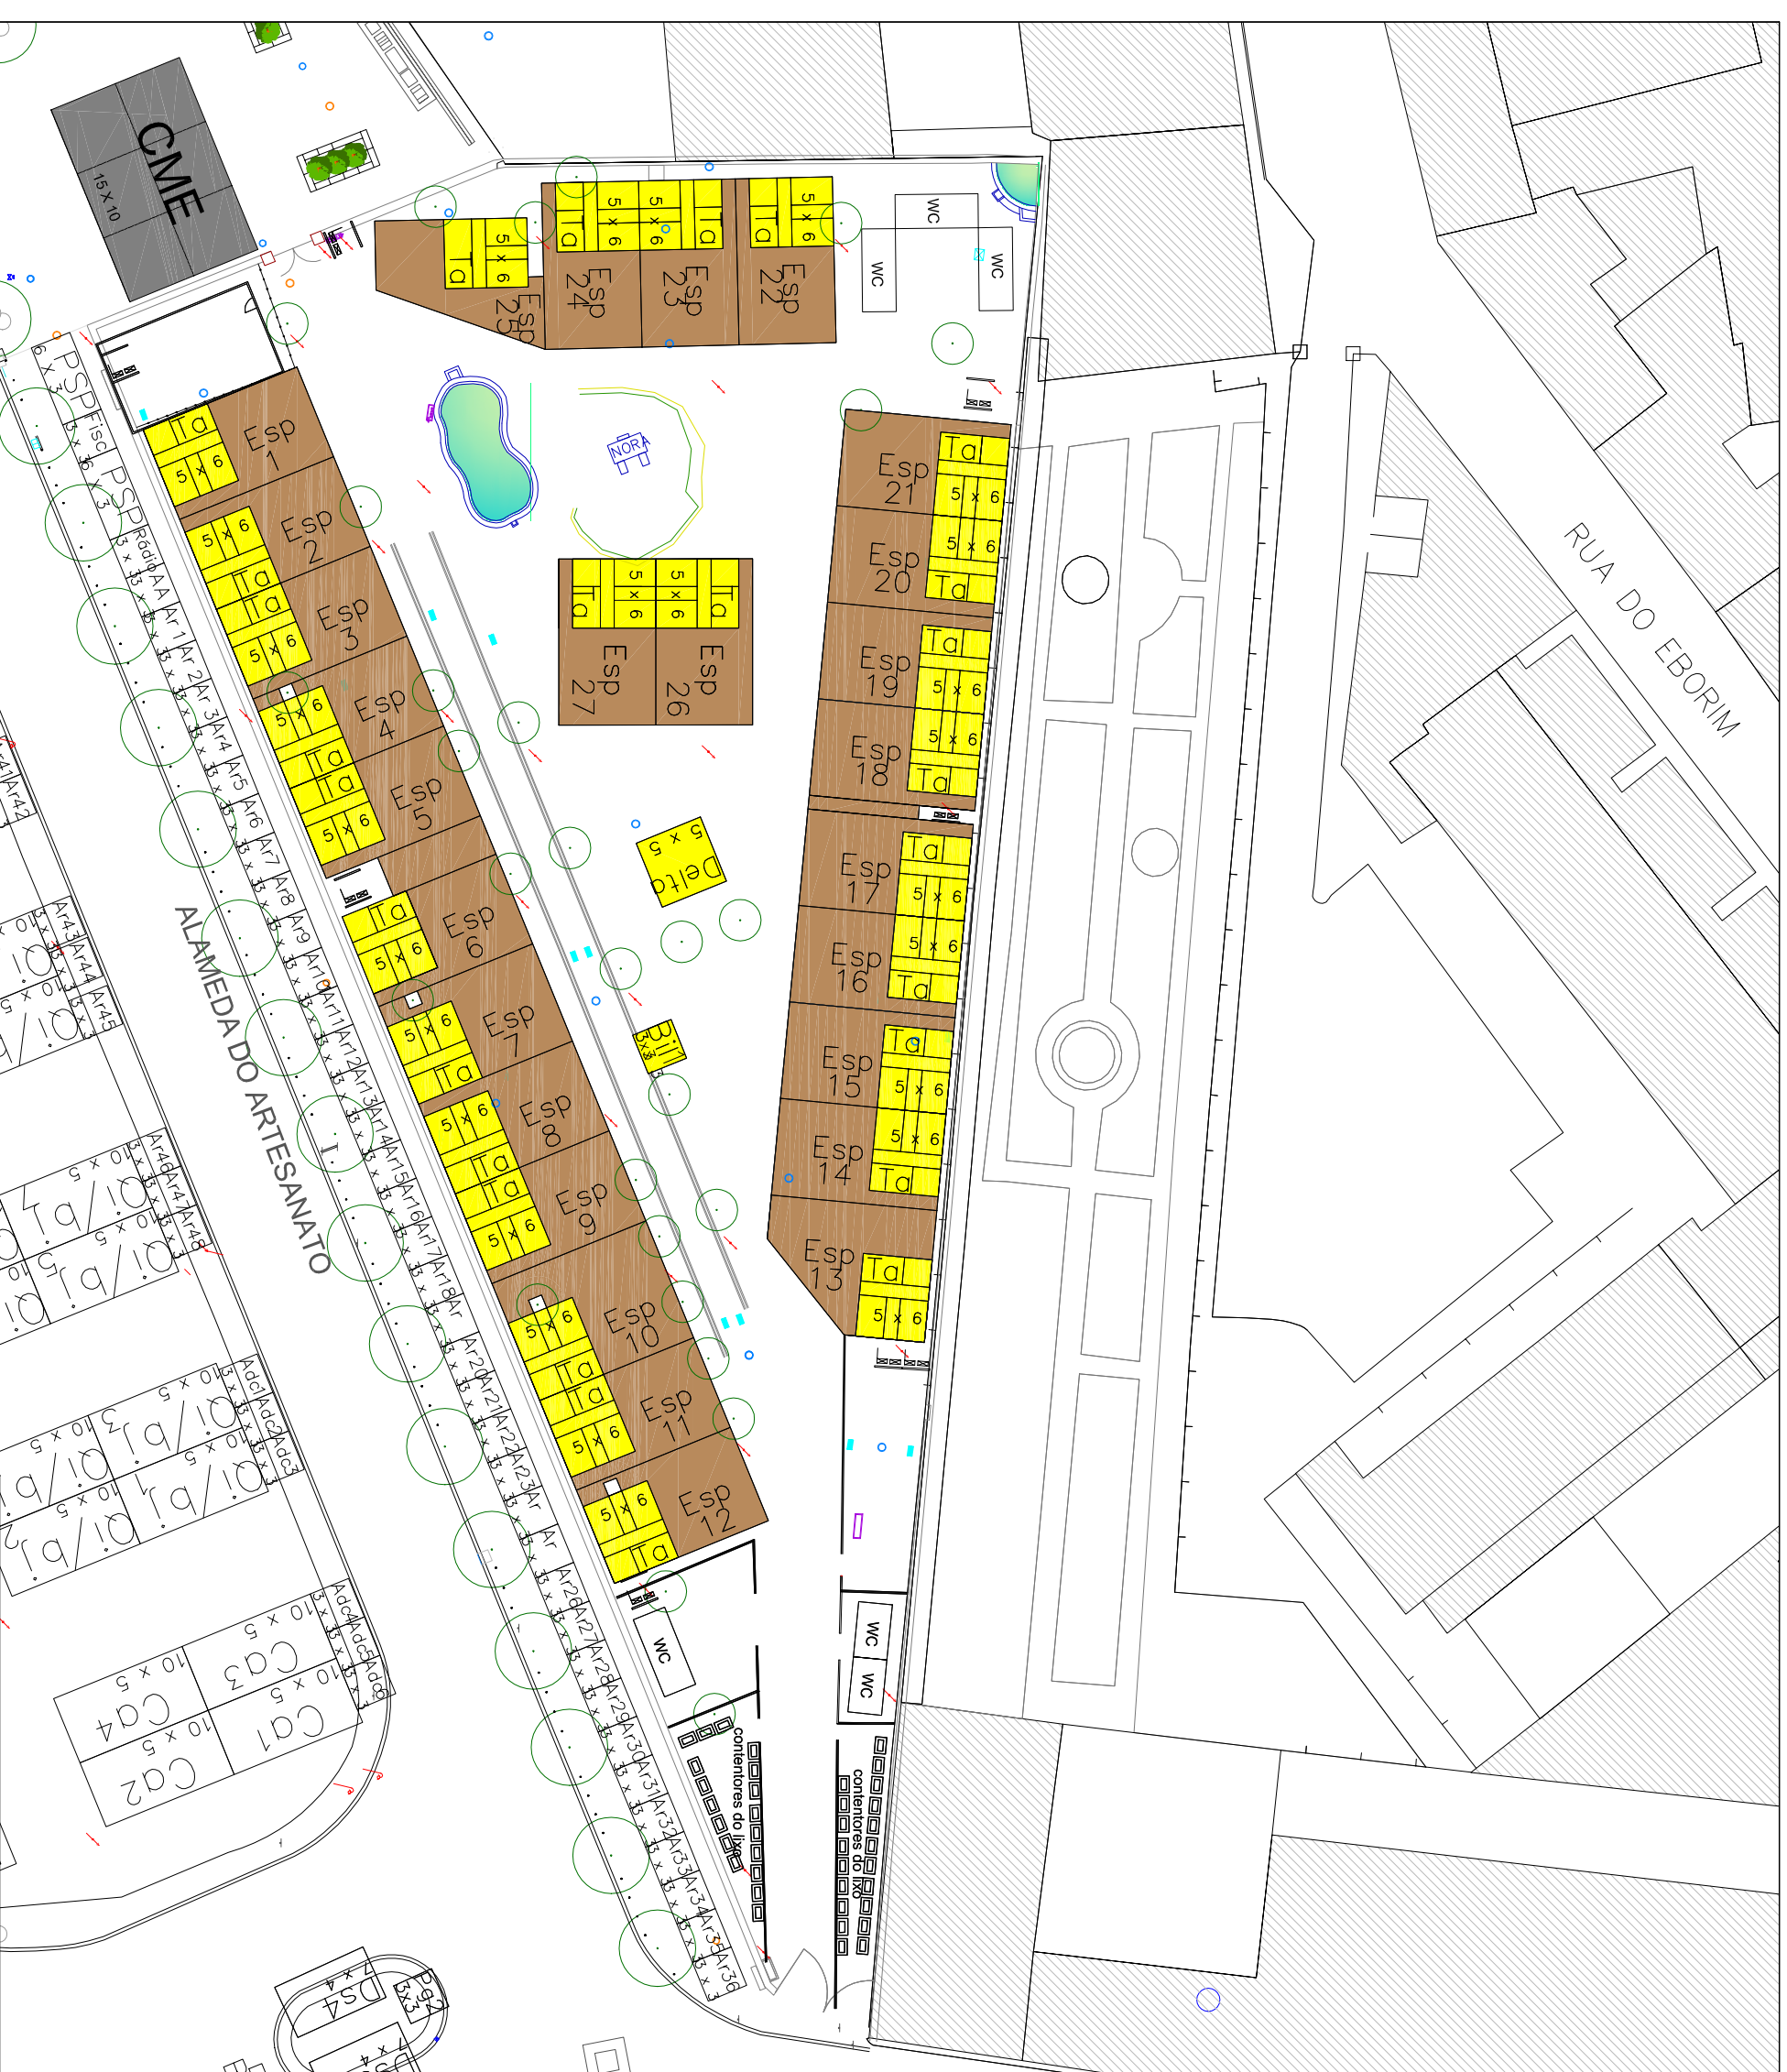

planta localização s/ escala

Ta	Tasquinhas	27	5,0 X 6,0 m
Bill	Tenda Bebidas Espirituosas	1	3,0 X 3,0 m
Delta	Tenda do Delta	1	5,0 X 5,0 m

FEIRA DE S JOÃO 2020
PLANTA DE ORDENAMENTO (PARCIAL)
HORTA DAS LARANJEIRAS